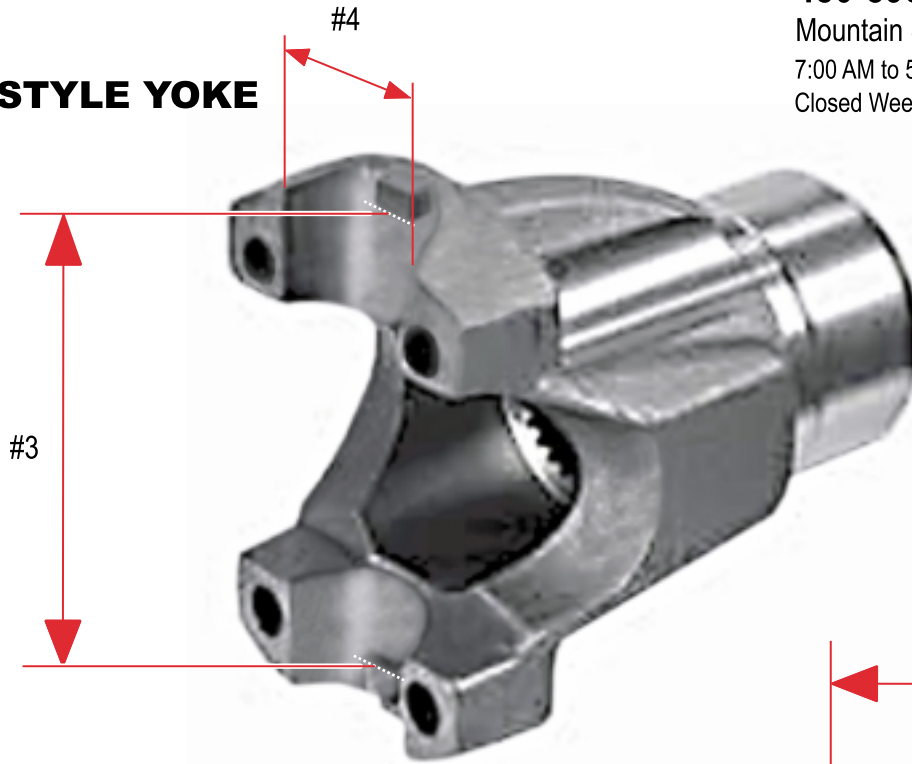

## YOKE & U-JOINT MEASUREMENT

Measure For Street and Race Vehicles:

ARIZONA DRIVESHAFT  
480-898-1957

Mountain Standard Time (non daylight savings)  
7:00 AM to 5:00 PM Mon - Fri  
Closed Weekends and Holidays

### TAB STYLE YOKE

- #1 Measure outside to outside of the barring caps for overall size of u-joint
- #2 Measure outside to outside of the single barring cap
- #3 Measure between tabs of existing yoke
- #4 Measure cradle for barring caps