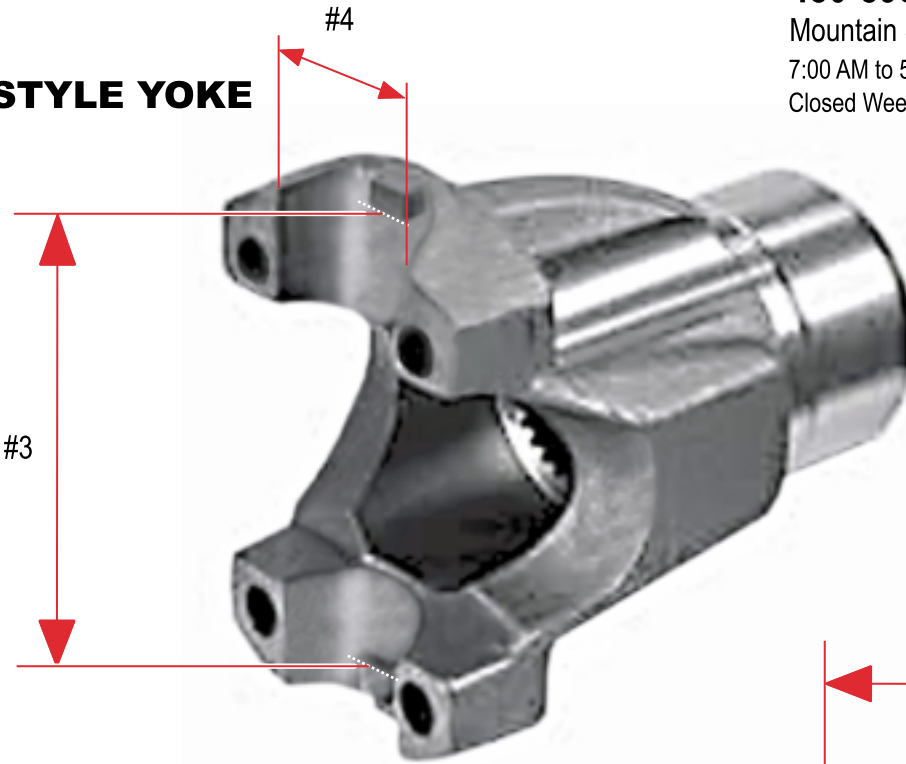

## YOKE & U-JOINT MEASUREMENT

Measure For Street and Race Vehicles:

ARIZONA DRIVESHAFT  
480-898-1957

Mountain Standard Time (non daylight savings)  
7:00 AM to 5:00 PM Mon - Fri  
Closed Weekends and Holidays

### TAB STYLE YOKE

- #1 Measure outside to outside of the barring caps for overall size of u-joint
- #2 Measure outside to outside of the single barring cap
- #3 Measure between tabs of existing yoke
- #4 Measure cradle for barring caps